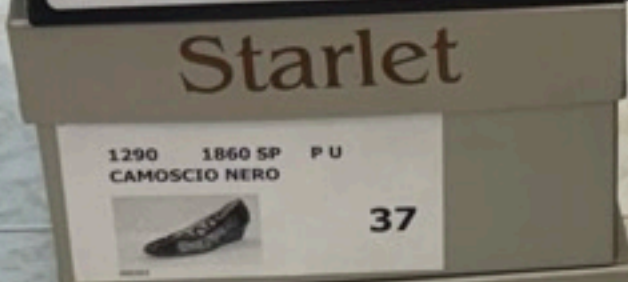

Starlet

1290 1860 SP PU
CAMOSCIO NERO

37